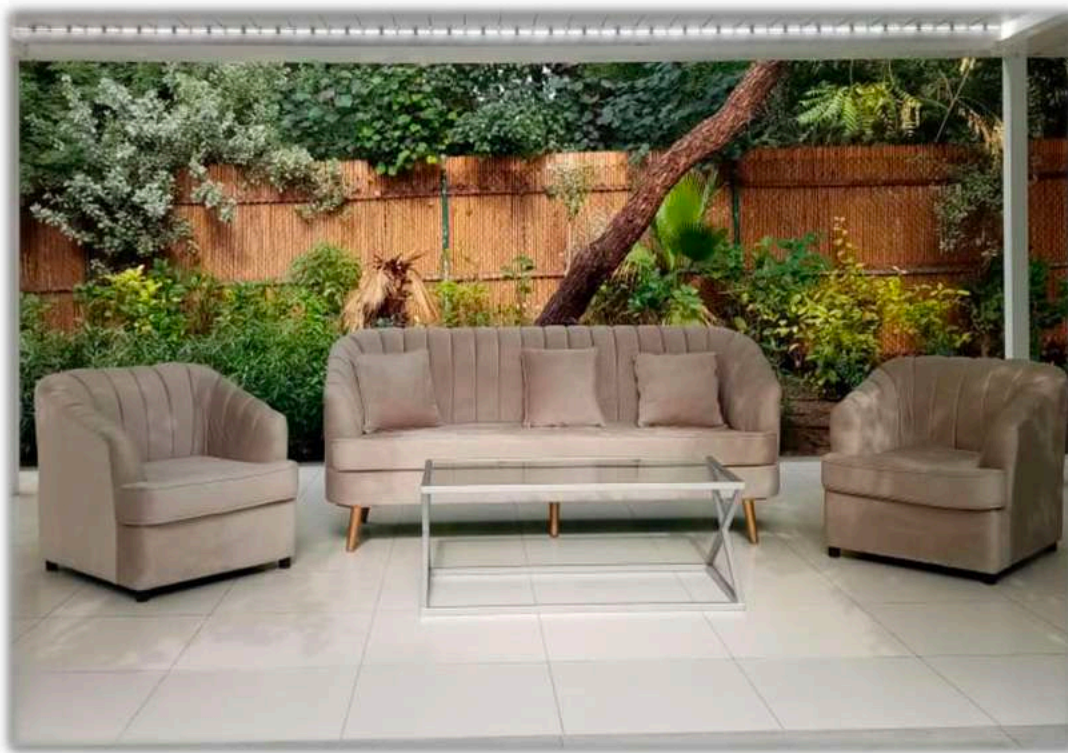

Sofa Seating

VIP SOFA
78 x 80 x 90H
MAX QUANTITY-300 PC

VIP TWO SEATER SOFA
133 x 80 x 90H
MAX QUANTITY-30 PC

VIP THREE SEATER SOFA
175 x 80 x 90H
MAX QUANTITY-30 PC

EXECUTIVE SOFA -(25PC-WHITE)
70 x 75 x 75H

EXECUTIVE SOFA 2 SEATER(4PC-WHITE)
123 x 75 x 75H

EXECUTIVE SOFA 3 SEATER - (3PC-WHITE)
175 x 75 x 75H

BUCKET SOFA
MAX QUANTITY-60 PC

BUCKET SOFA BEIGE
MAX QUANTITY-75 PC

EXECUTIVE SOFA
(2PC BLACK)

EXECUTIVE SOFA 2 SEATER
(4PC-BLACK)

VIP SOFA ONE SEATER BLACK
(17PC BLACK)

VIP TWO SEATER SOFA BLACK -
(02PC BLACK)

CORBUSIER TWO SEATER SOFA

CORBUSIER ONE SEATER SOFA

BASK GREY SOFA
(4PC)

OSAKA GREY CHAIR SOFA
(30PC)

KOSHA -NOVA BEIGE SOFA
5 pc