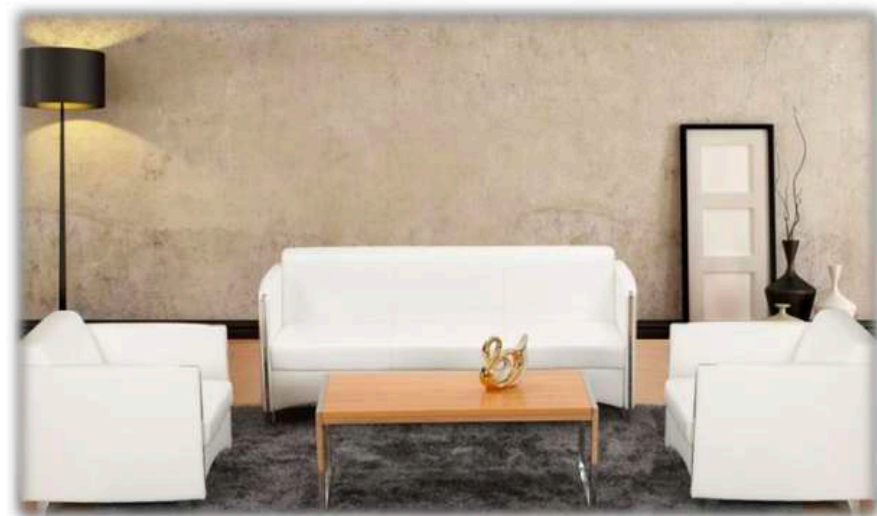

Sofa Seating

VIP SOFA
78 x 80 x 90H
MAX QUANTITY-300 PC

VIP TWO SEATER SOFA
133 x 80 x 90H
MAX QUANTITY-30 PC

VIP THREE SEATER SOFA
175 x 80 x 90H
MAX QUANTITY-30 PC

EXECUTIVE SOFA -(25PC-WHITE)
70 x 75 x 75H

EXECUTIVE SOFA 2 SEATER(4PC-WHITE)
123 x 75 x 75H

EXECUTIVE SOFA 3 SEATER - (3PC-WHITE)
175 x 75 x 75H

BUCKET SOFA
MAX QUANTITY-60 PC

BUCKET SOFA BEIGE
MAX QUANTITY-75 PC

EXECUTIVE SOFA
(2PC BLACK)

EXECUTIVE SOFA 2 SEATER
(4PC-BLACK)

VIP SOFA ONE SEATER BLACK
(17PC BLACK)

VIP TWO SEATER SOFA BLACK -
(02PC BLACK)

CORBUSIER TWO SEATER SOFA

CORBUSIER ONE SEATER SOFA

BASK GREY SOFA
(4PC)

OSAKA GREY CHAIR SOFA
(30PC)

KOSHA -NOVA BEIGE SOFA
5 pc